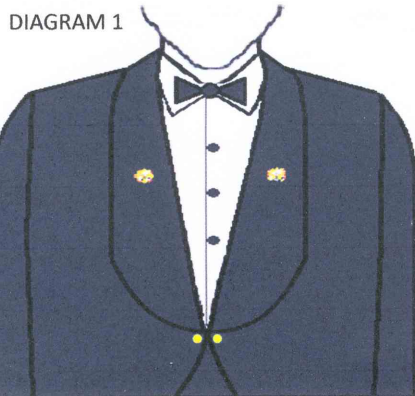

## 2.3 Positioning of Clasps and Emblems to the National Medal

Clasps and Emblems to the National Medal are as follows:

### Full Size Medal;

First Clasp 12mm from the medal bar  
2<sup>nd</sup> Clasp 12mm from the first clasp

### Miniature Medals;

First Clasp 6mm from medal bar  
2<sup>nd</sup> Clasp 6mm from the first clasp

### Ribbon;

One emblem (rosette) in centre of the ribbon bar

Two emblems (rosettes) equidistant from each other and from the ends of the ribbon bar

LAPEL BADGES

MINIATURE MEDALS

SERVICE RIBBON BARS

FULL SIZE MEDALS