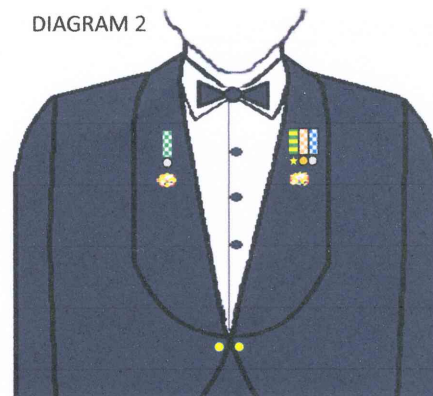

### Full Size Medal;

First Clasp 12mm from the medal bar  
2<sup>nd</sup> Clasp 12mm from the first clasp

### Miniature Medals;

First Clasp 6mm from medal bar  
2<sup>nd</sup> Clasp 6mm from the first clasp

### Ribbon;

One emblem (rosette) in centre of the ribbon bar

Two emblems (rosettes) equidistant from each other and from the ends of the ribbon bar

LAPEL BADGES

MINIATURE MEDALS

SERVICE RIBBON BARS

FULL SIZE MEDALS